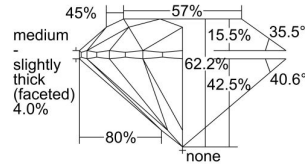

GIA®

FACSIMILE

GIA REPORT 1339237506

Verify this report at GIA.edu

GIA NATURAL DIAMOND DOSSIER®

July 09, 2019
GIA Report Number 1339237506
Shape and Cutting Style ..... Round Brilliant
Measurements ..... 5.92 - 5.96 x 3.70 mm

GRADING RESULTS

Carat Weight ..... 0.81 carat
Color Grade ..... D
Clarity Grade VS1
Cut Grade ..... Excellent

ADDITIONAL GRADING INFORMATION

Polish ..... Excellent
Symmetry ..... Excellent
Fluorescence ..... Medium Blue
Clarity Characteristics..... Crystal, Cloud, Needle, Pinpoint
Inscription(s): GIA 1339237506

PROPORTIONS

Profile to actual proportions

GRADING SCALES

GIA COLOR SCALE	GIA CLARITY SCALE	GIA CUT SCALE	
D	FLAWLESS	EXCELLENT	
E	INTERNALLY FLAWLESS		
F		VVS₁	VERY GOOD
G	VVS₂		
H	VS₁	GOOD	
I	VS₂		
J	SI₁	FAIR	
K	SI₂		
L	I₁	POOR	
M	I₂		
N	I₃		
O			
P			
Q			
R			
S			
T			
U			
V			
W			
X			
Y			
Z