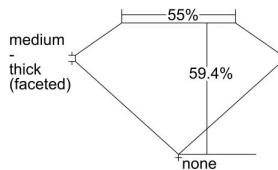

GIA®

FACSIMILE

GIA REPORT 1338938081

Verify this report at GIA.edu

GIA NATURAL DIAMOND DOSSIER®

October 18, 2019
GIA Report Number 1338938081
Shape and Cutting Style ..... Heart Brilliant
Measurements ..... 5.33 x 6.29 x 3.74 mm

GRADING RESULTS

Carat Weight ..... 0.70 carat
Color Grade ..... E
Clarity Grade VS1

ADDITIONAL GRADING INFORMATION

Polish ..... Excellent
Symmetry ..... Very Good
Fluorescence ..... Faint
Clarity Characteristics.... Cloud, Pinpoint, Etch Channel, Indented
Natural

Inscription(s): GIA 1338938081

PROPORTIONS

Profile not to actual proportions