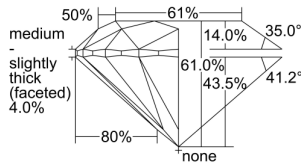

GIA®

FACSIMILE

GIA REPORT 1338874230

Verify this report at GIA.edu

GIA NATURAL DIAMOND DOSSIER®

October 11, 2019
GIA Report Number 1338874230
Shape and Cutting Style ..... Round Brilliant
Measurements ..... 4.71 - 4.75 x 2.89 mm

GRADING RESULTS

Carat Weight ..... 0.40 carat
Color Grade ..... F
Clarity Grade VS1
Cut Grade ..... Excellent

ADDITIONAL GRADING INFORMATION

Polish ..... Excellent
Symmetry ..... Excellent
Fluorescence ..... Faint
Clarity Characteristics..... Crystal, Feather, Cloud, Pinpoint
Inscription(s): GIA 1338874230

PROPORTIONS

Profile to actual proportions

GRADING SCALES

GIA COLOR SCALE	GIA CLARITY SCALE	GIA CUT SCALE	
D	FLAWLESS	EXCELLENT	
E	INTERNALLY FLAWLESS		
F		VVS₁	VERY GOOD
G	VVS₂		
H	VS₁	GOOD	
I	VS₂		
J	SI₁	FAIR	
K	SI₂		
L	I₁	POOR	
M	I₂		
N	I₃		
O			
P			
Q			
R			
S			
T			
U			
V			
W			
X			
Y			
Z