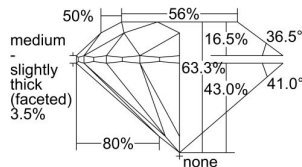

GIA®

FACSIMILE

GIA REPORT 1338621873

Verify this report at GIA.edu

GIA NATURAL DIAMOND DOSSIER®

September 05, 2019
GIA Report Number 1338621873
Shape and Cutting Style ..... Round Brilliant
Measurements ..... 5.18 - 5.22 x 3.29 mm

GRADING RESULTS

Carat Weight ..... 0.55 carat
Color Grade ..... F
Clarity Grade VS1
Cut Grade ..... Excellent

ADDITIONAL GRADING INFORMATION

Polish ..... Excellent
Symmetry ..... Excellent
Fluorescence ..... None
Clarity Characteristics..... Crystal, Feather, Pinpoint, Cloud
Inscription(s): GIA 1338621873

PROPORTIONS

Profile to actual proportions

GRADING SCALES

GIA COLOR SCALE	GIA CLARITY SCALE	GIA CUT SCALE	
D	FLAWLESS	EXCELLENT	
E	INTERNALLY FLAWLESS		
F		VVS₁	VERY GOOD
G	VVS₂		
H	VS₁	GOOD	
I	VS₂		
J	SI₁	FAIR	
K	SI₂		
L	I₁	POOR	
M	I₂		
N	I₃		
O			
P			
Q			
R			
S			
T			
U			
V			
W			
X			
Y			
Z