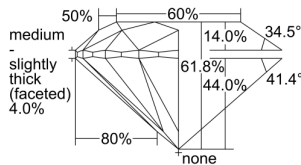

GIA®

FACSIMILE

GIA REPORT 1338461606

Verify this report at GIA.edu

GIA NATURAL DIAMOND DOSSIER®

August 08, 2019
GIA Report Number 1338461606
Shape and Cutting Style ..... Round Brilliant
Measurements ..... 4.73 - 4.77 x 2.94 mm

GRADING RESULTS

Carat Weight ..... 0.41 carat
Color Grade ..... G
Clarity Grade VS1
Cut Grade ..... Excellent

ADDITIONAL GRADING INFORMATION

Polish ..... Excellent
Symmetry ..... Excellent
Fluorescence ..... Medium Blue
Clarity Characteristics ..... Crystal, Needle
Inscription(s): GIA 1338461606

PROPORTIONS

Profile to actual proportions

GRADING SCALES

GIA COLOR SCALE

COLORESS	D
	E
	F
	G
	H
	I
	J
NEAR COLORESS	K
	L
Faint	M
	N
	O
	P
	Q
Very Light	R
	S
	T
	U
	V
	W
	X
	Y
Light	Z

GIA CLARITY SCALE

FLAWLESS	VERY VERY SLIGHTLY INCLUDED	VS₁	VS₂	VS₁	VS₂	SL₁	SL₂	I₁	I₂	I₃	
											FLAWLESS
INTERNALLY FLAWLESS	VERY SLIGHTLY INCLUDED										

GIA CUT SCALE

EXCELLENT
VERY GOOD
GOOD
FAIR
POOR