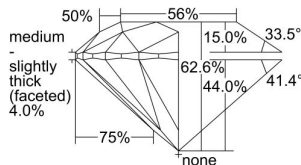

GIA®

FACSIMILE

GIA REPORT 1338402848

Verify this report at GIA.edu

GIA NATURAL DIAMOND DOSSIER®

August 01, 2019
GIA Report Number 1338402848
Shape and Cutting Style ..... Round Brilliant
Measurements ..... 5.93 - 5.94 x 3.72 mm

GRADING RESULTS

Carat Weight ..... 0.80 carat
Color Grade ..... G
Clarity Grade VVS1
Cut Grade ..... Excellent

ADDITIONAL GRADING INFORMATION

Polish ..... Excellent
Symmetry ..... Excellent
Fluorescence ..... Faint
Clarity Characteristics ..... Pinpoint, Feather
Inscription(s): GIA 1338402848

PROPORTIONS

Profile to actual proportions

GRADING SCALES

GIA COLOR SCALE	GIA CLARITY SCALE	GIA CUT SCALE
D	FLAWLESS	EXCELLENT
E	FLAWLESS	
F	INTERNALLY FLAWLESS	VERY GOOD
G	FLAWLESS	
H	VVS₁	GOOD
I	VVS₂	
J	VS₁	FAIR
K	VS₂	
L	SI₁	POOR
M	SI₂	
N	I₁	
O	I₂	
P	I₃	
Q		
R		
S		
T		
U		
V		
W		
X		
Y		
Z