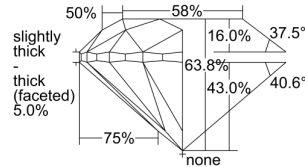

GIA®

FACSIMILE

GIA REPORT 1338343706

Verify this report at GIA.edu

GIA NATURAL DIAMOND DOSSIER®

July 24, 2019
GIA Report Number 1338343706
Shape and Cutting Style ..... Round Brilliant
Measurements ..... 4.82 - 4.85 x 3.08 mm

GRADING RESULTS

Carat Weight ..... 0.46 carat
Color Grade ..... G
Clarity Grade VS1
Cut Grade ..... Very Good

ADDITIONAL GRADING INFORMATION

Polish ..... Excellent
Symmetry ..... Excellent
Fluorescence ..... Medium Blue
Clarity Characteristics..... Cloud, Pinpoint, Indented Natural
Inscription(s): GIA 1338343706

PROPORTIONS

Profile to actual proportions

GRADING SCALES

GIA COLOR SCALE	GIA CLARITY SCALE	GIA CUT SCALE	
D	FLAWLESS	EXCELLENT	
E	INTERNALLY FLAWLESS		
F		VVS₁	VERY GOOD
G	VVS₂		
H	VS₁	GOOD	
I	VS₂		
J	SI₁	FAIR	
K	SI₂		
L	I₁	POOR	
M			
N			
O	I₂		
P			
Q			
R	I₃		
S			
T			
U			
V			
W			
X			
Y			
Z