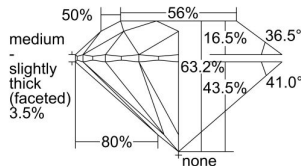

GIA®

FACSIMILE

GIA REPORT 1338253657

Verify this report at GIA.edu

GIA NATURAL DIAMOND DOSSIER®

July 10, 2019
GIA Report Number 1338253657
Shape and Cutting Style ..... Round Brilliant
Measurements ..... 5.34 - 5.37 x 3.39 mm

GRADING RESULTS

Carat Weight ..... 0.60 carat
Color Grade ..... G
Clarity Grade VS1
Cut Grade ..... Excellent

ADDITIONAL GRADING INFORMATION

Polish ..... Excellent
Symmetry ..... Excellent
Fluorescence ..... Faint
Clarity Characteristics..... Crystal, Feather, Cloud, Pinpoint
Inscription(s): GIA 1338253657

PROPORTIONS

Profile to actual proportions