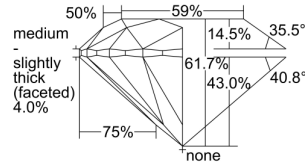

GIA®

FACSIMILE

GIA REPORT 1337935488

Verify this report at GIA.edu

GIA NATURAL DIAMOND DOSSIER®

October 17, 2019
GIA Report Number 1337935488
Shape and Cutting Style ..... Round Brilliant
Measurements ..... 4.26 - 4.29 x 2.64 mm

GRADING RESULTS

Carat Weight ..... 0.30 carat
Color Grade ..... G
Clarity Grade VS1
Cut Grade ..... Excellent

ADDITIONAL GRADING INFORMATION

Polish ..... Excellent
Symmetry ..... Excellent
Fluorescence ..... Medium Blue
Clarity Characteristics ..... Crystal, Pinpoint
Inscription(s): GIA 1337935488

PROPORTIONS

Profile to actual proportions

GRADING SCALES

GIA COLOR SCALE	GIA CLARITY SCALE	GIA CUT SCALE	
D	FLAWLESS	EXCELLENT	
E	INTERNALLY FLAWLESS		
F		VVS₁	VERY GOOD
G	VVS₂		
H	VS₁	GOOD	
I	VS₂		
J	SI₁	FAIR	
K	SI₂		
L	I₁	POOR	
M	I₂		
N	I₃		
O			
P			
Q			
R			
S			
T			
U			
V			
W			
X			
Y			
Z