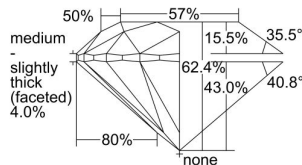

GIA®

FACSIMILE

GIA REPORT 1337933378

Verify this report at GIA.edu

GIA NATURAL DIAMOND DOSSIER®

October 16, 2019
GIA Report Number 1337933378
Shape and Cutting Style ..... Round Brilliant
Measurements ..... 4.70 - 4.73 x 2.94 mm

GRADING RESULTS

Carat Weight ..... 0.40 carat
Color Grade ..... H
Clarity Grade VS1
Cut Grade ..... Excellent

ADDITIONAL GRADING INFORMATION

Polish ..... Excellent
Symmetry ..... Excellent
Fluorescence ..... Medium Blue
Clarity Characteristics..... Crystal, Cloud, Pinpoint
Inscription(s): GIA 1337933378

PROPORTIONS

Profile to actual proportions

GRADING SCALES

GIA COLOR SCALE	GIA CLARITY SCALE	GIA CUT SCALE	
D	FLAWLESS	EXCELLENT	
E	INTERNALLY FLAWLESS		
F		VVS₁	VERY GOOD
G	VVS₂		
H	VS₁	GOOD	
I	VS₂		
J	SI₁	FAIR	
K	SI₂		
L	I₁	POOR	
M			
N			
O	I₂		
P			
Q			
R	I₃		
S			
T			
U			
V			
W			
X			
Y			
Z