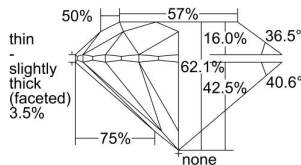

GIA®

FACSIMILE

GIA REPORT 1337914791

Verify this report at GIA.edu

GIA NATURAL DIAMOND DOSSIER®

October 15, 2019
GIA Report Number 1337914791
Shape and Cutting Style ..... Round Brilliant
Measurements ..... 4.24 - 4.29 x 2.65 mm

GRADING RESULTS

Carat Weight ..... 0.30 carat
Color Grade ..... D
Clarity Grade VS1
Cut Grade ..... Excellent

ADDITIONAL GRADING INFORMATION

Polish ..... Excellent
Symmetry ..... Very Good
Fluorescence ..... None
Clarity Characteristics..... Crystal, Needle, Indented Natural
Inscription(s): GIA 1337914791

PROPORTIONS

Profile to actual proportions