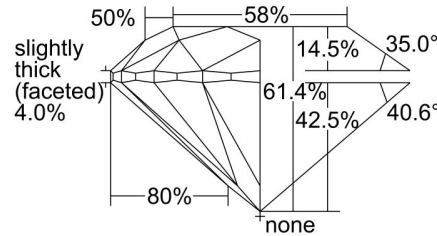

GIA NATURAL DIAMOND GRADING REPORT

June 19, 2019
 GIA Report Number 1337102664
 Shape and Cutting Style Round Brilliant
 Measurements 6.37 - 6.42 x 3.92 mm

GRADING RESULTS

Carat Weight 1.00 carat
 Color Grade F
 Clarity Grade SI1
 Cut Grade Excellent

Profile to actual proportions

CLARITY CHARACTERISTICS

KEY TO SYMBOLS*

- Crystal
- ~ Feather
- ⊙ Cloud
- \\ Needle

* Red symbols denote internal characteristics (inclusions). Green or black symbols denote external characteristics (blemishes). Diagram is an approximate representation of the diamond, and symbols shown indicate type, position, and approximate size of clarity characteristics. All clarity characteristics may not be shown. Details of finish are not shown.