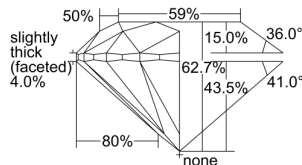

GIA®

FACSIMILE

GIA REPORT 1337044588

Verify this report at GIA.edu

GIA NATURAL DIAMOND DOSSIER®

June 12, 2019
GIA Report Number 1337044588
Shape and Cutting Style ..... Round Brilliant
Measurements ..... 5.61 - 5.65 x 3.53 mm

GRADING RESULTS

Carat Weight ..... 0.70 carat
Color Grade ..... E
Clarity Grade VS1
Cut Grade ..... Excellent

ADDITIONAL GRADING INFORMATION

Polish ..... Excellent
Symmetry ..... Very Good
Fluorescence ..... None
Clarity Characteristics..... Crystal, Feather, Cloud
Inscription(s): GIA 1337044588

PROPORTIONS

Profile to actual proportions

GRADING SCALES

GIA COLOR SCALE

COLORED	D
	E
	F
	G
	H
	I
	J
NEAR COLORLESS	K
	L
Faint	M
	N
	O
	P
	Q
	R
	S
	T
	U
	V
	W
	X
	Y
Light	Z

GIA CLARITY SCALE

FLAWLESS	INTERNAL FLAWLESS	
		FLAWLESS
VERY VERY SLIGHTLY INCLUDED	VVS₁	
	VVS₂	
VERY SLIGHTLY INCLUDED	VS₁	
	VS₂	
SLIGHTLY INCLUDED	SI₁	
	SI₂	
INCLUDED	I₁	
	I₂	
	I₃	

GIA CUT SCALE

EXCELLENT
VERY GOOD
GOOD
FAIR
POOR