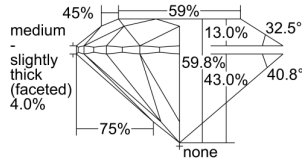

GIA®

FACSIMILE

GIA REPORT 1335993741

Verify this report at GIA.edu

GIA NATURAL DIAMOND DOSSIER®

October 23, 2019
GIA Report Number 1335993741
Shape and Cutting Style ..... Round Brilliant
Measurements ..... 4.31 - 4.35 x 2.59 mm

GRADING RESULTS

Carat Weight ..... 0.30 carat
Color Grade ..... D
Clarity Grade VS2
Cut Grade ..... Excellent

ADDITIONAL GRADING INFORMATION

Polish ..... Excellent
Symmetry ..... Very Good
Fluorescence ..... Faint
Clarity Characteristics ..... Crystal, Feather
Inscription(s): GIA 1335993741

PROPORTIONS

Profile to actual proportions

GRADING SCALES

GIA COLOR SCALE	GIA CLARITY SCALE	GIA CUT SCALE
COLOURLESS	FLAWLESS	EXCELLENT
D	INTERNALLY FLAWLESS	
E	VVS₁	VERY GOOD
F		
G	VS₁	GOOD
H		
I	SI₁	FAIR
J		
K	I₁	POOR
L		
M	I₂	
N	I₃	
O		
P		
Q		
R		
S		
T		
U		
V		
W		
X		
Y		
Z