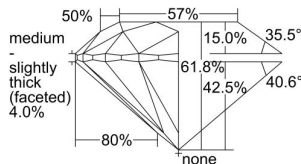

GIA®

FACSIMILE

GIA REPORT 1335947179

Verify this report at GIA.edu

GIA NATURAL DIAMOND DOSSIER®

October 18, 2019
GIA Report Number 1335947179
Shape and Cutting Style ..... Round Brilliant
Measurements ..... 4.25 - 4.30 x 2.64 mm

GRADING RESULTS

Carat Weight ..... 0.30 carat
Color Grade ..... G
Clarity Grade VS1
Cut Grade ..... Excellent

ADDITIONAL GRADING INFORMATION

Polish ..... Excellent
Symmetry ..... Very Good
Fluorescence ..... None
Clarity Characteristics.....Crystal, Cloud, Indented Natural, Cavity
Inscription(s): GIA 1335947179

PROPORTIONS

Profile to actual proportions