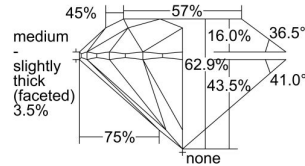

GIA®

FACSIMILE

GIA REPORT 1335939836

Verify this report at GIA.edu

GIA NATURAL DIAMOND DOSSIER®

October 18, 2019
GIA Report Number 1335939836
Shape and Cutting Style ..... Round Brilliant
Measurements ..... 4.23 - 4.29 x 2.68 mm

GRADING RESULTS

Carat Weight ..... 0.30 carat
Color Grade ..... F
Clarity Grade VS1
Cut Grade ..... Excellent

ADDITIONAL GRADING INFORMATION

Polish ..... Excellent
Symmetry ..... Very Good
Fluorescence ..... None
Clarity Characteristics..... Cloud, Feather, Pinpoint, Indented
Natural

Inscription(s): GIA 1335939836

PROPORTIONS

Profile to actual proportions