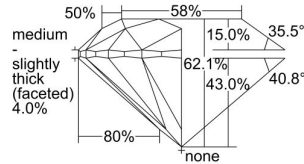

GIA®

FACSIMILE

GIA REPORT 1335930884

Verify this report at GIA.edu

GIA NATURAL DIAMOND DOSSIER®

October 16, 2019
GIA Report Number 1335930884
Shape and Cutting Style ..... Round Brilliant
Measurements ..... 5.18 - 5.21 x 3.23 mm

GRADING RESULTS

Carat Weight ..... 0.54 carat
Color Grade ..... G
Clarity Grade S11
Cut Grade ..... Excellent

ADDITIONAL GRADING INFORMATION

Polish ..... Excellent
Symmetry ..... Excellent
Fluorescence ..... None
Clarity Characteristics ..... Crystal, Cloud
Inscription(s): GIA 1335930884

PROPORTIONS

Profile to actual proportions

GRADING SCALES

GIA COLOR SCALE	GIA CLARITY SCALE	GIA CUT SCALE	
D	FLAWLESS	EXCELLENT	
E	INTERNALLY FLAWLESS		
F		VVS₁	VERY GOOD
G	VVS₂		
H	VS₁	GOOD	
I	VS₂		
J	S1₁	FAIR	
K	S1₂		
L	I₁	POOR	
M	I₂		
N	I₃		
O			
P			
Q			
R			
S			
T			
U			
V			
W			
X			
Y			
Z