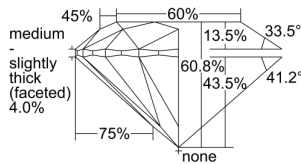

GIA®

FACSIMILE

GIA REPORT 1335929543

Verify this report at GIA.edu

GIA NATURAL DIAMOND DOSSIER®

October 17, 2019
GIA Report Number 1335929543
Shape and Cutting Style ..... Round Brilliant
Measurements ..... 4.31 - 4.32 x 2.62 mm

GRADING RESULTS

Carat Weight ..... 0.30 carat
Color Grade ..... E
Clarity Grade VVS2
Cut Grade ..... Excellent

ADDITIONAL GRADING INFORMATION

Polish ..... Excellent
Symmetry ..... Excellent
Fluorescence ..... Medium Blue
Clarity Characteristics ..... Pinpoint
Inscription(s): GIA 1335929543

PROPORTIONS

Profile to actual proportions

GRADING SCALES

GIA COLOR SCALE	GIA CLARITY SCALE	GIA CUT SCALE	
D	FLAWLESS	EXCELLENT	
E	INTERNALLY FLAWLESS		
F		VVS₁	VERY GOOD
G	VVS₂		
H	VS₁	GOOD	
I	VS₂		
J	SI₁	FAIR	
K	SI₂		
L	I₁	POOR	
M	I₂		
N	I₃		
O			
P			
Q			
R			
S			
T			
U			
V			
W			
X			
Y			
Z