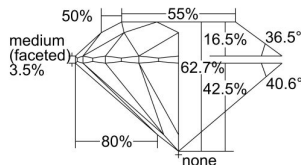

GIA®

FACSIMILE

GIA REPORT 1335927863

Verify this report at GIA.edu

GIA NATURAL DIAMOND DOSSIER®

October 17, 2019
GIA Report Number 1335927863
Shape and Cutting Style ..... Round Brilliant
Measurements ..... 4.43 - 4.46 x 2.79 mm

GRADING RESULTS

Carat Weight ..... 0.34 carat
Color Grade ..... G
Clarity Grade VS1
Cut Grade ..... Excellent

ADDITIONAL GRADING INFORMATION

Polish ..... Excellent
Symmetry ..... Excellent
Fluorescence ..... None
Clarity Characteristics ..... Feather, Pinpoint
Inscription(s): GIA 1335927863

PROPORTIONS

Profile to actual proportions

GRADING SCALES

GIA COLOR SCALE	GIA CLARITY SCALE	GIA CUT SCALE	
D	FLAWLESS	EXCELLENT	
E	INTERNALLY FLAWLESS		
F		VVS₁	VERY GOOD
G	VVS₂		
H	VS₁	GOOD	
I	VS₂		
J	SI₁	FAIR	
K	SI₂		
L	I₁	POOR	
M			
N	I₂		
O	I₃		
P			
Q			
R			
S			
T			
U			
V			
W			
X			
Y			
Z