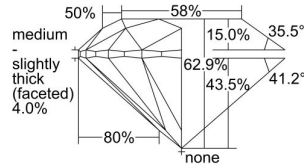

GIA®

FACSIMILE

GIA REPORT 1335927547

Verify this report at GIA.edu

GIA NATURAL DIAMOND DOSSIER®

October 22, 2019
GIA Report Number 1335927547
Shape and Cutting Style ..... Round Brilliant
Measurements ..... 4.31 - 4.34 x 2.72 mm

GRADING RESULTS

Carat Weight ..... 0.31 carat
Color Grade ..... H
Clarity Grade VVS1
Cut Grade ..... Excellent

ADDITIONAL GRADING INFORMATION

Polish ..... Excellent
Symmetry ..... Excellent
Fluorescence ..... Medium Blue
Clarity Characteristics..... Pinpoint, Indented Natural, Feather
Inscription(s): GIA 1335927547

PROPORTIONS

Profile to actual proportions

GRADING SCALES

GIA COLOR SCALE	GIA CLARITY SCALE	GIA CUT SCALE	
D	FLAWLESS	EXCELLENT	
E	INTERNALLY FLAWLESS		
F		VVS₁	VERY GOOD
G	VVS₂		
H	VS₁	GOOD	
I	VS₂		
J	SI₁	FAIR	
K	SI₂		
L	I₁	POOR	
M			
N			
O	I₂		
P			
Q			
R	I₃		
S			
T			
U			
V			
W			
X			
Y			
Z