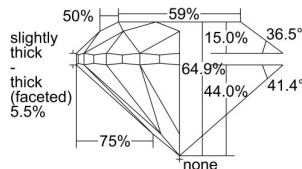

GIA®

FACSIMILE

GIA REPORT 1335920541

Verify this report at GIA.edu

GIA NATURAL DIAMOND DOSSIER®

November 04, 2019
GIA Report Number 1335920541
Shape and Cutting Style ..... Round Brilliant
Measurements ..... 5.21 - 5.26 x 3.40 mm

GRADING RESULTS

Carat Weight ..... 0.60 carat
Color Grade ..... G
Clarity Grade VS2
Cut Grade ..... Very Good

ADDITIONAL GRADING INFORMATION

Polish ..... Excellent
Symmetry ..... Excellent
Fluorescence ..... None
Clarity Characteristics ..... Cloud, Crystal
Inscription(s): GIA 1335920541

PROPORTIONS

Profile to actual proportions