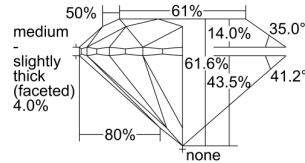

GIA®

FACSIMILE

GIA REPORT 1335874105

Verify this report at GIA.edu

GIA NATURAL DIAMOND DOSSIER®

October 11, 2019
GIA Report Number 1335874105
Shape and Cutting Style ..... Round Brilliant
Measurements ..... 4.74 - 4.77 x 2.93 mm

GRADING RESULTS

Carat Weight ..... 0.41 carat
Color Grade ..... F
Clarity Grade VS2
Cut Grade ..... Excellent

ADDITIONAL GRADING INFORMATION

Polish ..... Excellent
Symmetry ..... Excellent
Fluorescence ..... Faint
Clarity Characteristics ..... Cloud, Crystal, Feather
Inscription(s): GIA 1335874105

PROPORTIONS

Profile to actual proportions

GRADING SCALES

GIA COLOR SCALE	GIA CLARITY SCALE	GIA CUT SCALE	
D	FLAWLESS	EXCELLENT	
E	INTERNALLY FLAWLESS		
F		VVS₁	VERY GOOD
G	VVS₂		
H	VS₁	GOOD	
I	VS₂		
J	SI₁	FAIR	
K	SI₂		
L	I₁	POOR	
M	I₂		
N	I₃		
O			
P			
Q			
R			
S			
T			
U			
V			
W			
X			
Y			
Z