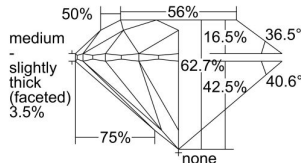

GIA®

FACSIMILE

GIA REPORT 1335865540

Verify this report at GIA.edu

GIA NATURAL DIAMOND DOSSIER®

October 10, 2019
GIA Report Number 1335865540
Shape and Cutting Style ..... Round Brilliant
Measurements ..... 5.63 - 5.67 x 3.54 mm

GRADING RESULTS

Carat Weight ..... 0.70 carat
Color Grade ..... G
Clarity Grade S11
Cut Grade ..... Excellent

ADDITIONAL GRADING INFORMATION

Polish ..... Excellent
Symmetry ..... Very Good
Fluorescence ..... None
Clarity Characteristics..... Crystal, Feather
Inscription(s): GIA 1335865540

PROPORTIONS

Profile to actual proportions

GRADING SCALES

GIA COLOR SCALE	GIA CLARITY SCALE	GIA CUT SCALE	
D	FLAWLESS	EXCELLENT	
E	INTERNALLY FLAWLESS		
F		VVS₁	VERY GOOD
G	VVS₂		
H	VS₁	GOOD	
I	VS₂		
J	S1₁	FAIR	
K	S1₂		
L	I₁	POOR	
M	I₂		
N	I₃		
O			
P			
Q			
R			
S			
T			
U			
V			
W			
X			
Y			
Z