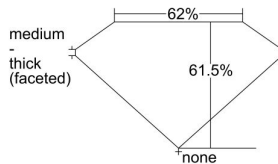

GIA®

FACSIMILE

GIA REPORT 1335495299

Verify this report at GIA.edu

GIA NATURAL DIAMOND DOSSIER®

August 14, 2019
GIA Report Number 1335495299
Shape and Cutting Style ..... Pear Brilliant
Measurements ..... 7.69 x 5.08 x 3.12 mm

GRADING RESULTS

Carat Weight ..... 0.70 carat
Color Grade ..... F
Clarity Grade SI1

ADDITIONAL GRADING INFORMATION

Polish ..... Excellent
Symmetry ..... Very Good
Fluorescence ..... None
Clarity Characteristics ..... Crystal, Cloud
Inscription(s): GIA 1335495299

PROPORTIONS

Profile not to actual proportions

GRADING SCALES

GIA COLOR SCALE		GIA CLARITY SCALE			
COLORLESS	D	VERY VERY SLIGHTLY INCLUDED	FLAWLESS		
	E		INTERNALLY FLAWLESS		
	F	VERY SLIGHTLY INCLUDED	VVS₁		
	G		VVS₂		
	H		VS₁		
	NEAR COLORLESS	I	SLIGHTLY INCLUDED	VS₂	
		J		SI₁	
		FAINT	K	INCLUDED	SI₂
			L		I₁
			M		I₂
VERT LIGHT			N	INCLUDED	I₃
			O		
			P		
	Q				
LIGHT	R				
	S				
	T				
	U				
	V				
	Z