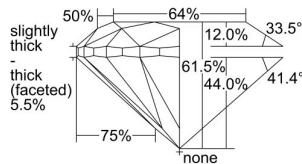

GIA®

FACSIMILE

GIA REPORT 1335368306

Verify this report at GIA.edu

GIA NATURAL DIAMOND DOSSIER®

July 26, 2019
GIA Report Number 1335368306
Shape and Cutting Style ..... Round Brilliant
Measurements ..... 5.88 - 5.92 x 3.63 mm

GRADING RESULTS

Carat Weight ..... 0.80 carat
Color Grade ..... G
Clarity Grade S11
Cut Grade ..... Very Good

ADDITIONAL GRADING INFORMATION

Polish ..... Excellent
Symmetry ..... Excellent
Fluorescence ..... None
Clarity Characteristics ..... Crystal, Feather
Inscription(s): GIA 1335368306

PROPORTIONS

Profile to actual proportions

GRADING SCALES

GIA COLOR SCALE	GIA CLARITY SCALE	GIA CUT SCALE	
D	FLAWLESS	EXCELLENT	
E	INTERNALLY FLAWLESS		
F		VVS₁	VERY GOOD
G	VVS₂		
H	VS₁	GOOD	
I	VS₂		
J	S1₁	FAIR	
K	S1₂		
L	I₁	POOR	
M	I₂		
N	I₃		
O			
P			
Q			
R			
S			
T			
U			
V			
W			
X			
Y			
Z