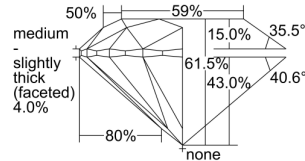

GIA®

FACSIMILE

GIA REPORT 1335279545

Verify this report at GIA.edu

GIA NATURAL DIAMOND DOSSIER®

July 15, 2019
GIA Report Number 1335279545
Shape and Cutting Style ..... Round Brilliant
Measurements ..... 5.94 - 5.98 x 3.67 mm

GRADING RESULTS

Carat Weight ..... 0.81 carat
Color Grade ..... D
Clarity Grade VS1
Cut Grade ..... Excellent

ADDITIONAL GRADING INFORMATION

Polish ..... Excellent
Symmetry ..... Excellent
Fluorescence ..... Faint
Clarity Characteristics..... Crystal, Needle
Inscription(s): GIA 1335279545

PROPORTIONS

Profile to actual proportions

GRADING SCALES

GIA COLOR SCALE	GIA CLARITY SCALE	GIA CUT SCALE	
D	FLAWLESS	EXCELLENT	
E	INTERNALLY FLAWLESS		
F		VVS₁	VERY GOOD
G	VVS₂		
H	VS₁	GOOD	
I	VS₂		
J	SI₁	FAIR	
K	SI₂		
L	I₁	POOR	
M	I₂		
N	I₃		
O			
P			
Q			
R			
S			
T			
U			
V			
W			
X			
Y			
Z