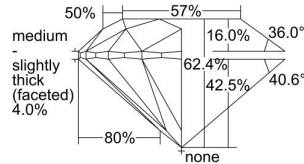

GIA®

FACSIMILE

GIA REPORT 1333995936

Verify this report at GIA.edu

GIA NATURAL DIAMOND DOSSIER®

October 23, 2019
GIA Report Number 1333995936
Shape and Cutting Style ..... Round Brilliant
Measurements ..... 4.30 - 4.33 x 2.69 mm

GRADING RESULTS

Carat Weight ..... 0.31 carat
Color Grade ..... G
Clarity Grade VS1
Cut Grade ..... Excellent

ADDITIONAL GRADING INFORMATION

Polish ..... Excellent
Symmetry ..... Excellent
Fluorescence ..... Faint
Clarity Characteristics ..... Crystal, Pinpoint
Inscription(s): GIA 1333995936

PROPORTIONS

Profile to actual proportions

GRADING SCALES

GIA COLOR SCALE

COLORLESS	D
	E
	F
	G
	H
	I
	J
NEAR COLORLESS	K
	L
Faint	M
	N
	O
	P
Very Light	Q
	R
	S
	T
	U
	V
	W
	X
	Y
Light	Z

GIA CLARITY SCALE

FLAWLESS	VERY VERY SLIGHTLY INCLUDED	VS₁	VS₂	VS₁	VS₂	SI₁	SI₂	I₁	I₂	I₃		
											FLAWLESS	INTERNALLY FLAWLESS

GIA CUT SCALE

EXCELLENT
VERY GOOD
GOOD
FAIR
POOR