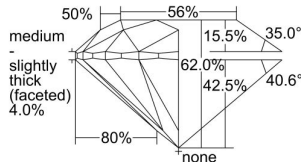

GIA®

FACSIMILE

GIA REPORT 1333918704

Verify this report at GIA.edu

GIA NATURAL DIAMOND DOSSIER®

October 16, 2019
GIA Report Number 1333918704
Shape and Cutting Style ..... Round Brilliant
Measurements ..... 5.05 - 5.09 x 3.14 mm

GRADING RESULTS

Carat Weight ..... 0.50 carat
Color Grade ..... F
Clarity Grade VS2
Cut Grade ..... Excellent

ADDITIONAL GRADING INFORMATION

Polish ..... Excellent
Symmetry ..... Very Good
Fluorescence ..... None
Clarity Characteristics ..... Feather
Inscription(s): GIA 1333918704

PROPORTIONS

Profile to actual proportions

GRADING SCALES

GIA COLOR SCALE	GIA CLARITY SCALE	GIA CUT SCALE	
D	FLAWLESS	EXCELLENT	
E	INTERNALLY FLAWLESS		
F		VVS₁	VERY GOOD
G	VVS₂		
H	VS₁	GOOD	
I	VS₂		
J	SI₁	FAIR	
K	SI₂		
L	I₁	POOR	
M	I₂		
N	I₃		
O			
P			
Q			
R			
S			
T			
U			
V			
W			
X			
Y			
Z