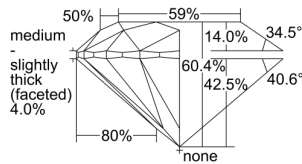

GIA®

FACSIMILE

GIA REPORT 1333914739

Verify this report at GIA.edu

GIA NATURAL DIAMOND DOSSIER®

October 15, 2019
GIA Report Number 1333914739
Shape and Cutting Style ..... Round Brilliant
Measurements ..... 4.35 - 4.38 x 2.64 mm

GRADING RESULTS

Carat Weight ..... 0.31 carat
Color Grade ..... G
Clarity Grade VVS1
Cut Grade ..... Excellent

ADDITIONAL GRADING INFORMATION

Polish ..... Excellent
Symmetry ..... Excellent
Fluorescence ..... Strong Blue
Clarity Characteristics ..... Pinpoint
Inscription(s): GIA 1333914739

PROPORTIONS

Profile to actual proportions

GRADING SCALES

GIA COLOR SCALE

COLORLESS	D
	E
	F
	G
	H
	I
	J
NEAR COLORLESS	K
	L
FAINT	M
	N
	O
	P
VERY LIGHT	Q
	R
	S
	T
	U
	V
LIGHT	W
	X
	Y
	Z

GIA CLARITY SCALE

FLAWLESS	INTERNAL FLAWLESS	
		EXCELLENT
VERY VERY SLIGHTLY INCLUDED	VVS₁	VERY GOOD
VERY SLIGHTLY INCLUDED	VVS₂	
SLIGHTLY INCLUDED	VS₁	GOOD
	VS₂	
INCLUDED	SI₁	FAIR
	SI₂	
INCLUDED	I₁	POOR
	I₂	
	I₃