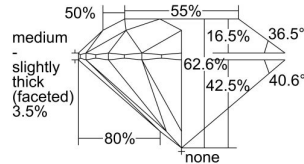

GIA®

FACSIMILE

GIA REPORT 1333873672

Verify this report at GIA.edu

GIA NATURAL DIAMOND DOSSIER®

October 11, 2019
GIA Report Number 1333873672
Shape and Cutting Style ..... Round Brilliant
Measurements ..... 4.73 - 4.75 x 2.97 mm

GRADING RESULTS

Carat Weight ..... 0.41 carat
Color Grade ..... H
Clarity Grade VS2
Cut Grade ..... Excellent

ADDITIONAL GRADING INFORMATION

Polish ..... Excellent
Symmetry ..... Excellent
Fluorescence ..... Faint
Clarity Characteristics ..... Crystal, Feather
Inscription(s): GIA 1333873672

PROPORTIONS

Profile to actual proportions

GRADING SCALES

GIA COLOR SCALE	GIA CLARITY SCALE	GIA CUT SCALE	
D	FLAWLESS	EXCELLENT	
E	INTERNALLY FLAWLESS		
F		VVS₁	VERY GOOD
G	VVS₂		
H	VS₁	GOOD	
I	VS₂		
J	SI₁	FAIR	
K	SI₂		
L	I₁	POOR	
M	I₂		
N	I₃		
O			
P			
Q			
R			
S			
T			
U			
V			
W			
X			
Y			
Z