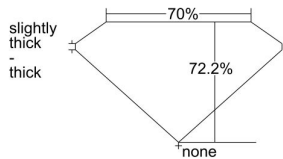

GIA®

FACSIMILE

GIA REPORT 1333442180

Verify this report at GIA.edu

GIA NATURAL DIAMOND DOSSIER®

August 07, 2019
GIA Report Number 1333442180
Shape and Cutting Style ..... **Square Modified Brilliant**
Measurements ..... **4.81 x 4.80 x 3.47 mm**

GRADING RESULTS

Carat Weight ..... **0.70 carat**
Color Grade ..... **E**
Clarity Grade **S11**

ADDITIONAL GRADING INFORMATION

Polish ..... **Excellent**
Symmetry ..... **Excellent**
Fluorescence ..... **None**
Clarity Characteristics..... **Crystal, Feather**
Inscription(s): GIA 1333442180

PROPORTIONS

Profile not to actual proportions

GRADING SCALES

GIA COLOR SCALE		GIA CLARITY SCALE			
COLORLESS	D	VERY VERY SLIGHTLY INCLUDED	FLAWLESS		
	E		INTERNALLY FLAWLESS		
	F	VERY SLIGHTLY INCLUDED	VVS₁		
	G		VVS₂		
	H		VS₁		
	NEAR COLORLESS	I	SLIGHTLY INCLUDED	VS₂	
		J		S1₁	
		FAINT	K	INCLUDED	S1₂
			L		I₁
			M		I₂
VERT LIGHT	N	INCLUDED	I₃		
	O				
	P				
	Q				
	R				
LIGHT	S				
	T				
	U				
	V				
	W				
	X				
	Y				
	Z