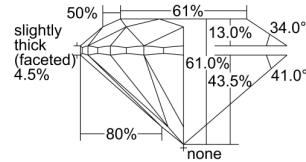

GIA®

FACSIMILE

GIA REPORT 1329880090

Verify this report at GIA.edu

GIA NATURAL DIAMOND DOSSIER®

May 22, 2019
GIA Report Number 1329880090
Shape and Cutting Style ..... Round Brilliant
Measurements ..... 5.39 - 5.42 x 3.29 mm

GRADING RESULTS

Carat Weight ..... 0.60 carat
Color Grade ..... G
Clarity Grade VVS1
Cut Grade ..... Excellent

ADDITIONAL GRADING INFORMATION

Polish ..... Excellent
Symmetry ..... Excellent
Fluorescence ..... Medium Blue
Clarity Characteristics ..... Pinpoint
Inscription(s): GIA 1329880090

PROPORTIONS

Profile to actual proportions

GRADING SCALES

GIA COLOR SCALE	GIA CLARITY SCALE	GIA CUT SCALE	
D	FLAWLESS	EXCELLENT	
E	INTERNALLY FLAWLESS		
F		VVS₁	VERY GOOD
G	VVS₂		
H	VS₁	GOOD	
I	VS₂		
J	SI₁	FAIR	
K	SI₂		
L	I₁	POOR	
M			
N			
O	I₂		
P			
Q			
R	I₃		
S			
T			
U			
V			
W			
X			
Y			
Z