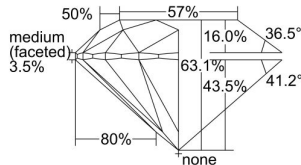

GIA®

FACSIMILE

GIA REPORT 1329879931

Verify this report at GIA.edu

GIA NATURAL DIAMOND DOSSIER®

May 22, 2019
GIA Report Number 1329879931
Shape and Cutting Style ..... Round Brilliant
Measurements ..... 5.41 - 5.43 x 3.42 mm

GRADING RESULTS

Carat Weight ..... 0.61 carat
Color Grade ..... H
Clarity Grade VS1
Cut Grade ..... Excellent

ADDITIONAL GRADING INFORMATION

Polish ..... Excellent
Symmetry ..... Excellent
Fluorescence ..... None
Clarity Characteristics..... Crystal, Needle, Knot
Inscription(s): GIA 1329879931

PROPORTIONS

Profile to actual proportions

GRADING SCALES

GIA COLOR SCALE	GIA CLARITY SCALE	GIA CUT SCALE	
D	FLAWLESS	EXCELLENT	
E	INTERNALLY FLAWLESS		
F		VVS₁	VERY GOOD
G	VVS₂		
H	VS₁	GOOD	
I	VS₂		
J	SI₁	FAIR	
K	SI₂		
L	I₁	POOR	
M			
N			
O	I₂		
P			
Q			
R	I₃		
S			
T			
U			
V			
W			
X			
Y			
Z