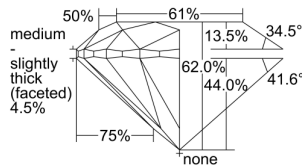

GIA®

FACSIMILE

GIA REPORT 1329858341

Verify this report at GIA.edu

GIA NATURAL DIAMOND DOSSIER®

May 20, 2019
GIA Report Number 1329858341
Shape and Cutting Style ..... Round Brilliant
Measurements ..... 5.89 - 5.94 x 3.66 mm

GRADING RESULTS

Carat Weight ..... 0.80 carat
Color Grade ..... E
Clarity Grade VS1
Cut Grade ..... Excellent

ADDITIONAL GRADING INFORMATION

Polish ..... Excellent
Symmetry ..... Excellent
Fluorescence ..... Faint
Clarity Characteristics..... Needle, Feather, Cloud, Pinpoint
Inscription(s): GIA 1329858341

PROPORTIONS

Profile to actual proportions

GRADING SCALES

GIA COLOR SCALE	GIA CLARITY SCALE	GIA CUT SCALE	
D	FLAWLESS	EXCELLENT	
E	INTERNALLY FLAWLESS		
F		VVS₁	VERY GOOD
G	VVS₂		
H	VS₁	GOOD	
I	VS₂		
J	SI₁	FAIR	
K	SI₂		
L	I₁	POOR	
M	I₂		
N	I₃		
O			
P			
Q			
R			
S			
T			
U			
V			
W			
X			
Y			
Z