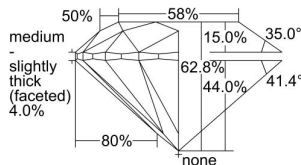

GIA®

FACSIMILE

GIA REPORT 1329797620

Verify this report at GIA.edu

GIA NATURAL DIAMOND DOSSIER®

May 15, 2019
GIA Report Number 1329797620
Shape and Cutting Style ..... Round Brilliant
Measurements ..... 5.24 - 5.27 x 3.30 mm

GRADING RESULTS

Carat Weight ..... 0.56 carat
Color Grade ..... E
Clarity Grade VS2
Cut Grade ..... Excellent

ADDITIONAL GRADING INFORMATION

Polish ..... Excellent
Symmetry ..... Excellent
Fluorescence ..... None
Clarity Characteristics..... Crystal, Feather, Cloud
Inscription(s): GIA 1329797620

PROPORTIONS

Profile to actual proportions

GRADING SCALES

GIA COLOR SCALE	GIA CLARITY SCALE	GIA CUT SCALE	
D	FLAWLESS	EXCELLENT	
E	INTERNALLY FLAWLESS		
F		VVS₁	VERY GOOD
G	VVS₂		
H	VS₁	GOOD	
I	VS₂		
J	SI₁	FAIR	
K	SI₂		
L	I₁	POOR	
M	I₂		
N	I₃		
O			
P			
Q			
R			
S			
T			
U			
V			
W			
X			
Y			
Z