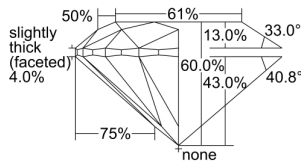

GIA®

FACSIMILE

GIA REPORT 1329666101

Verify this report at GIA.edu

GIA NATURAL DIAMOND DOSSIER®

April 26, 2019
GIA Report Number 1329666101
Shape and Cutting Style ..... Round Brilliant
Measurements ..... 5.73 - 5.75 x 3.44 mm

GRADING RESULTS

Carat Weight ..... 0.70 carat
Color Grade ..... F
Clarity Grade S11
Cut Grade ..... Excellent

ADDITIONAL GRADING INFORMATION

Polish ..... Excellent
Symmetry ..... Excellent
Fluorescence ..... None
Clarity Characteristics..... Crystal, Feather, Cloud, Needle
Inscription(s): GIA 1329666101

PROPORTIONS

Profile to actual proportions

GRADING SCALES

GIA COLOR SCALE	GIA CLARITY SCALE	GIA CUT SCALE	
D	FLAWLESS	EXCELLENT	
E	INTERNALLY FLAWLESS		
F		VVS₁	VERY GOOD
G	VVS₂		
H	VS₁	GOOD	
I	VS₂		
J	SI₁	FAIR	
K	SI₂		
L	I₁	POOR	
M			
N			
O	I₂		
P			
Q	I₃		
R			
S			
T			
U			
V			
W			
X			
Y			
Z