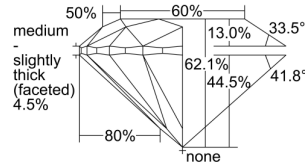

GIA®

FACSIMILE

GIA REPORT 1329580590

Verify this report at GIA.edu

GIA NATURAL DIAMOND DOSSIER®

April 17, 2019
GIA Report Number 1329580590
Shape and Cutting Style ..... Round Brilliant
Measurements ..... 5.09 - 5.11 x 3.16 mm

GRADING RESULTS

Carat Weight ..... 0.51 carat
Color Grade ..... H
Clarity Grade VS1
Cut Grade ..... Excellent

ADDITIONAL GRADING INFORMATION

Polish ..... Excellent
Symmetry ..... Excellent
Fluorescence ..... Faint
Clarity Characteristics ..... Crystal, Cloud
Inscription(s): GIA 1329580590

PROPORTIONS

Profile to actual proportions

GRADING SCALES

GIA COLOR SCALE	GIA CLARITY SCALE	GIA CUT SCALE	
D	FLAWLESS	EXCELLENT	
E	INTERNALLY FLAWLESS		
F		VVS₁	VERY GOOD
G	VVS₂		
H	VS₁	GOOD	
I	VS₂		
J	SI₁	FAIR	
K	SI₂		
L	I₁	POOR	
M			
N			
O	I₂		
P			
Q	I₃		
R			
S			
T			
U			
V			
W			
X			
Y			
Z