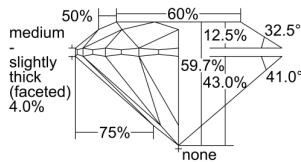

GIA®

FACSIMILE

GIA REPORT 1329441688

Verify this report at GIA.edu

GIA NATURAL DIAMOND DOSSIER®

April 03, 2019
GIA Report Number 1329441688
Shape and Cutting Style ..... Round Brilliant
Measurements ..... 4.87 - 4.90 x 2.92 mm

GRADING RESULTS

Carat Weight ..... 0.42 carat
Color Grade ..... E
Clarity Grade VVS1
Cut Grade ..... Excellent

ADDITIONAL GRADING INFORMATION

Polish ..... Excellent
Symmetry ..... Excellent
Fluorescence ..... Medium Blue
Clarity Characteristics ..... Pinpoint
Inscription(s): GIA 1329441688

PROPORTIONS

Profile to actual proportions

GRADING SCALES

GIA COLOR SCALE	GIA CLARITY SCALE	GIA CUT SCALE
D	FLAWLESS	EXCELLENT
E	INTERNALLY FLAWLESS	
F	VVS₁	VERY GOOD
G		
H	VS₁	GOOD
I		
J	SI₁	FAIR
K		
L	I₁	POOR
M		
N	I₂	
O		
P	I₃	
Q		
R		
S		
T		
U		
V		
W		
X		
Y		
Z