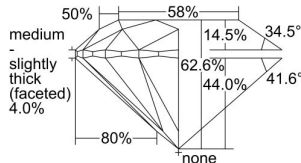

GIA®

FACSIMILE

GIA REPORT 1329338601

Verify this report at GIA.edu

GIA NATURAL DIAMOND DOSSIER®

March 22, 2019
GIA Report Number 1329338601
Shape and Cutting Style ..... Round Brilliant
Measurements ..... 5.15 - 5.19 x 3.24 mm

GRADING RESULTS

Carat Weight ..... 0.53 carat
Color Grade ..... H
Clarity Grade S11
Cut Grade ..... Excellent

ADDITIONAL GRADING INFORMATION

Polish ..... Excellent
Symmetry ..... Excellent
Fluorescence ..... None
Clarity Characteristics..... Crystal, Cloud, Needle
Inspection(s): GIA 1329338601

PROPORTIONS

Profile to actual proportions

GRADING SCALES

GIA COLOR SCALE	GIA CLARITY SCALE	GIA CUT SCALE	
D	FLAWLESS	EXCELLENT	
E	INTERNALLY FLAWLESS		
F		VVS₁	VERY GOOD
G	VVS₂		
H	VS₁	GOOD	
I	VS₂		
J	S1₁	FAIR	
K	S1₂		
L	I₁	POOR	
M	I₂		
N	I₃		
O			
P			
Q			
R			
S			
T			
U			
V			
W			
X			
Y			
Z