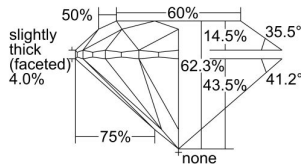

GIA®

FACSIMILE

GIA REPORT 1328820391

Verify this report at GIA.edu

GIA NATURAL DIAMOND DOSSIER®

May 15, 2019
GIA Report Number 1328820391
Shape and Cutting Style ..... Round Brilliant
Measurements ..... 5.34 - 5.38 x 3.34 mm

GRADING RESULTS

Carat Weight ..... 0.60 carat
Color Grade ..... F
Clarity Grade VVS2
Cut Grade ..... Excellent

ADDITIONAL GRADING INFORMATION

Polish ..... Excellent
Symmetry ..... Excellent
Fluorescence ..... Medium Blue
Clarity Characteristics..... Indented Natural, Pinpoint
Inscription(s): GIA 1328820391

PROPORTIONS

Profile to actual proportions

GRADING SCALES

GIA COLOR SCALE	GIA CLARITY SCALE	GIA CUT SCALE
COLOURLESS	FLAWLESS	EXCELLENT
D	INTERNALLY FLAWLESS	
E	VVS₁	VERY GOOD
F		
G	VVS₂	
H	VS₁	GOOD
I		
J	VS₂	
K	SI₁	FAIR
L		
M	SI₂	
N	I₁	POOR
O		
P	I₂	
Q	I₃	
R		
S		
T		
U		
V		
W		
X		
Y		
Z