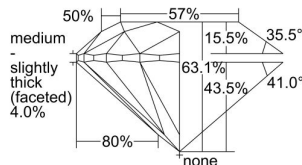

GIA®

FACSIMILE

GIA REPORT 1328798241

Verify this report at GIA.edu

GIA NATURAL DIAMOND DOSSIER®

May 10, 2019
GIA Report Number 1328798241
Shape and Cutting Style ..... Round Brilliant
Measurements ..... 5.00 - 5.07 x 3.17 mm

GRADING RESULTS

Carat Weight ..... 0.50 carat
Color Grade ..... D
Clarity Grade VS2
Cut Grade ..... Excellent

ADDITIONAL GRADING INFORMATION

Polish ..... Excellent
Symmetry ..... Very Good
Fluorescence ..... None
Clarity Characteristics..... Crystal, Cloud, Knot
Inscription(s): GIA 1328798241

PROPORTIONS

Profile to actual proportions

GRADING SCALES

GIA COLOR SCALE	GIA CLARITY SCALE	GIA CUT SCALE	
D	FLAWLESS	EXCELLENT	
E	INTERNALLY FLAWLESS		
F		VVS₁	VERY GOOD
G	VVS₂		
H	VS₁	GOOD	
I	VS₂		
J	SI₁	FAIR	
K	SI₂		
L	I₁	POOR	
M	I₂		
N	I₃		
O			
P			
Q			
R			
S			
T			
U			
V			
W			
X			
Y			
Z