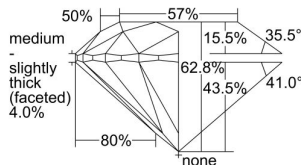

GIA®

FACSIMILE

GIA REPORT 1328527491

Verify this report at GIA.edu

GIA NATURAL DIAMOND DOSSIER®

April 11, 2019
GIA Report Number 1328527491
Shape and Cutting Style ..... Round Brilliant
Measurements ..... 4.65 - 4.71 x 2.94 mm

GRADING RESULTS

Carat Weight ..... 0.40 carat
Color Grade ..... D
Clarity Grade VS1
Cut Grade ..... Excellent

ADDITIONAL GRADING INFORMATION

Polish ..... Excellent
Symmetry ..... Very Good
Fluorescence ..... None
Clarity Characteristics..... Crystal, Pinpoint, Cloud
Inscription(s): GIA 1328527491

PROPORTIONS

Profile to actual proportions

GRADING SCALES

GIA COLOR SCALE

COLORED	D
	E
	F
	G
	H
	I
	J
NEAR COLORLESS	K
	L
	M
Faint	N
	O
	P
	Q
	R
	S
	T
	U
	V
	W
	X
	Y
	Z

GIA CLARITY SCALE

VERY VERY SLIGHTLY INCLUDED	FLAWLESS
	INTERNALLY FLAWLESS
VERY SLIGHTLY INCLUDED	VVS₁
	VVS₂
SLIGHTLY INCLUDED	VS₁
	VS₂
INCLUDED	SI₁
	SI₂
INCLUDED	I₁
	I₂
	I₃

GIA CUT SCALE

EXCELLENT
VERY GOOD
GOOD
FAIR
POOR