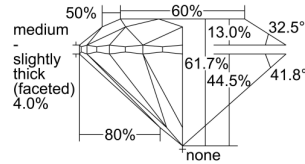

GIA®

FACSIMILE

GIA REPORT 1328512273

Verify this report at GIA.edu

GIA NATURAL DIAMOND DOSSIER®

April 10, 2019
GIA Report Number 1328512273
Shape and Cutting Style ..... Round Brilliant
Measurements ..... 4.27 - 4.31 x 2.65 mm

GRADING RESULTS

Carat Weight ..... 0.30 carat
Color Grade ..... D
Clarity Grade VS1
Cut Grade ..... Excellent

ADDITIONAL GRADING INFORMATION

Polish ..... Excellent
Symmetry ..... Excellent
Fluorescence ..... Faint
Clarity Characteristics..... Crystal, Needle, Pinpoint, Indented
Natural

Inscription(s): GIA 1328512273

PROPORTIONS

Profile to actual proportions

GRADING SCALES

GIA COLOR SCALE	GIA CLARITY SCALE	GIA CUT SCALE	
D	FLAWLESS	EXCELLENT	
E	INTERNALLY FLAWLESS		
F		VVS₁	VERY GOOD
G	VVS₂		
H	VS₁	GOOD	
I	VS₂		
J	SI₁	FAIR	
K	SI₂		
L	I₁	POOR	
M	I₂		
N	I₃		
O			
P			
Q			
R			
S			
T			
U			
V			
W			
X			
Y			
Z