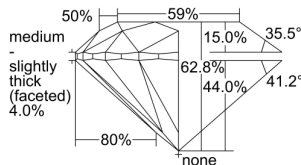

GIA®

FACSIMILE

GIA REPORT 1328474662

Verify this report at GIA.edu

GIA NATURAL DIAMOND DOSSIER®

April 04, 2019
GIA Report Number 1328474662
Shape and Cutting Style ..... Round Brilliant
Measurements ..... 6.08 - 6.16 x 3.84 mm

GRADING RESULTS

Carat Weight ..... 0.90 carat
Color Grade ..... F
Clarity Grade VVS1
Cut Grade ..... Excellent

ADDITIONAL GRADING INFORMATION

Polish ..... Excellent
Symmetry ..... Very Good
Fluorescence ..... None
Clarity Characteristics..... Pinpoint, Feather, Indented Natural
Inscription(s): GIA 1328474662

PROPORTIONS

Profile to actual proportions

GRADING SCALES

GIA COLOR SCALE	GIA CLARITY SCALE	GIA CUT SCALE	
D	FLAWLESS	EXCELLENT	
E	INTERNALLY FLAWLESS		
F		VVS₁	VERY GOOD
G	VVS₂		
H	VS₁	GOOD	
I	VS₂		
J	SI₁	FAIR	
K	SI₂		
L	I₁	POOR	
M			
N			
O	I₂		
P			
Q			
R	I₃		
S			
T			
U			
V			
W			
X			
Y			
Z