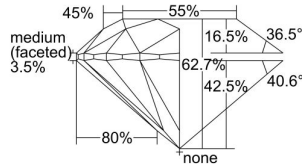

GIA®

FACSIMILE

GIA REPORT 1328471466

Verify this report at GIA.edu

GIA NATURAL DIAMOND DOSSIER®

April 08, 2019
GIA Report Number 1328471466
Shape and Cutting Style ..... Round Brilliant
Measurements ..... 5.16 - 5.20 x 3.25 mm

GRADING RESULTS

Carat Weight ..... 0.54 carat
Color Grade ..... D
Clarity Grade VVS2
Cut Grade ..... Excellent

ADDITIONAL GRADING INFORMATION

Polish ..... Excellent
Symmetry ..... Excellent
Fluorescence ..... Medium Blue
Clarity Characteristics ..... Pinpoint
Inscription(s): GIA 1328471466

PROPORTIONS

Profile to actual proportions

GRADING SCALES

GIA COLOR SCALE	GIA CLARITY SCALE	GIA CUT SCALE	
D	FLAWLESS	EXCELLENT	
E	INTERNALLY FLAWLESS		
F		VVS₁	VERY GOOD
G	VVS₂		
H	VS₁	GOOD	
I	VS₂		
J	SI₁	FAIR	
K	SI₂		
L	I₁	POOR	
M	I₂		
N	I₃		
O			
P			
Q			
R			
S			
T			
U			
V			
W			
X			
Y			
Z