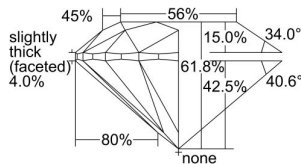

GIA®

FACSIMILE

GIA REPORT 1328394616

Verify this report at GIA.edu

GIA NATURAL DIAMOND DOSSIER®

March 28, 2019
GIA Report Number 1328394616
Shape and Cutting Style ..... Round Brilliant
Measurements ..... 5.19 - 5.22 x 3.21 mm

GRADING RESULTS

Carat Weight ..... 0.54 carat
Color Grade ..... E
Clarity Grade VS2
Cut Grade ..... Excellent

ADDITIONAL GRADING INFORMATION

Polish ..... Excellent
Symmetry ..... Excellent
Fluorescence ..... Medium Blue
Clarity Characteristics..... Cloud, Feather, Crystal
Inscription(s): GIA 1328394616

PROPORTIONS

Profile to actual proportions

GRADING SCALES

GIA COLOR SCALE	GIA CLARITY SCALE	GIA CUT SCALE	
D	FLAWLESS	EXCELLENT	
E	INTERNALLY FLAWLESS		
F		VVS₁	VERY GOOD
G	VVS₂		
H	VS₁	GOOD	
I	VS₂		
J	SI₁	FAIR	
K	SI₂		
L	I₁	POOR	
M	I₂		
N	I₃		
O			
P			
Q			
R			
S			
T			
U			
V			
W			
X			
Y			
Z