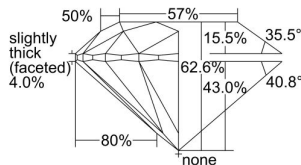

GIA®

FACSIMILE

GIA REPORT 1328372924

Verify this report at GIA.edu

GIA NATURAL DIAMOND DOSSIER®

March 27, 2019
GIA Report Number 1328372924
Shape and Cutting Style ..... Round Brilliant
Measurements ..... 5.17 - 5.20 x 3.24 mm

GRADING RESULTS

Carat Weight ..... 0.54 carat
Color Grade ..... E
Clarity Grade VS1
Cut Grade ..... Excellent

ADDITIONAL GRADING INFORMATION

Polish ..... Excellent
Symmetry ..... Excellent
Fluorescence ..... Faint
Clarity Characteristics..... Crystal, Pinpoint, Needle
Inscription(s): GIA 1328372924

PROPORTIONS

Profile to actual proportions

GRADING SCALES

GIA COLOR SCALE	GIA CLARITY SCALE	GIA CUT SCALE	
D	FLAWLESS	EXCELLENT	
E	INTERNALLY FLAWLESS		
F		VVS₁	VERY GOOD
G	VVS₂		
H	VS₁	GOOD	
I	VS₂		
J	SI₁	FAIR	
K	SI₂		
L	I₁	POOR	
M	I₂		
N	I₃		
O			
P			
Q			
R			
S			
T			
U			
V			
W			
X			
Y			
Z