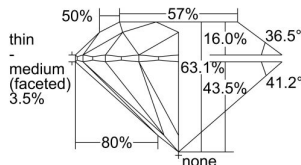

GIA®

FACSIMILE

GIA REPORT 1328291233

Verify this report at GIA.edu

GIA NATURAL DIAMOND DOSSIER®

March 19, 2019
GIA Report Number 1328291233
Shape and Cutting Style ..... Round Brilliant
Measurements ..... 5.62 - 5.67 x 3.56 mm

GRADING RESULTS

Carat Weight ..... 0.70 carat
Color Grade ..... F
Clarity Grade S11
Cut Grade ..... Excellent

ADDITIONAL GRADING INFORMATION

Polish ..... Excellent
Symmetry ..... Excellent
Fluorescence ..... None
Clarity Characteristics ..... Crystal, Feather
Inscription(s): GIA 1328291233

PROPORTIONS

Profile to actual proportions

GRADING SCALES

GIA COLOR SCALE	GIA CLARITY SCALE	GIA CUT SCALE	
D	FLAWLESS	EXCELLENT	
E	INTERNALLY FLAWLESS		
F		VVS₁	VERY GOOD
G	VVS₂		
H	VS₁	GOOD	
I	VS₂		
J	S1₁	FAIR	
K	S1₂		
L	I₁	POOR	
M	I₂		
N	I₃		
O			
P			
Q			
R			
S			
T			
U			
V			
W			
X			
Y			
Z