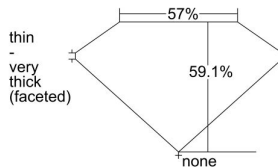

GIA®

FACSIMILE

GIA REPORT 1328083160

Verify this report at GIA.edu

GIA NATURAL DIAMOND DOSSIER®

February 26, 2019

GIA Report Number 1328083160

Shape and Cutting Style ..... Heart Brilliant

Measurements ..... 5.34 x 6.20 x 3.67 mm

GRADING RESULTS

Carat Weight ..... 0.70 carat

Color Grade ..... E

Clarity Grade VVS1

ADDITIONAL GRADING INFORMATION

Polish ..... Very Good

Symmetry ..... Very Good

Fluorescence ..... None

Clarity Characteristics..... Pinpoint, Feather, Cavity, Extra Facet

Inscription(s): GIA 1328083160

PROPORTIONS

Profile not to actual proportions

GRADING SCALES

GIA COLOR SCALE		GIA CLARITY SCALE			
COLORLESS	D	VERY VERY SLIGHTLY INCLUDED	FLAWLESS		
	E		INTERNALLY FLAWLESS		
	F	VERY SLIGHTLY INCLUDED	VVS₁		
	G		VVS₂		
	H		VS₁		
	NEAR COLORLESS	I	SLIGHTLY INCLUDED	VS₂	
		J		SI₁	
		FAINT	K	INCLUDED	SI₂
			L		I₁
			M		I₂
VERTICALLY FAINT	N	INCLUDED	I₃		
	O				
	P				
	Q				
	R				
LIGHT	S				
	T				
	U				
	V				
	W				
X					
Y					
Z