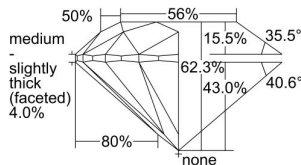

GIA®

FACSIMILE

GIA REPORT 1327415351

Verify this report at GIA.edu

GIA NATURAL DIAMOND DOSSIER®

April 03, 2019
GIA Report Number 1327415351
Shape and Cutting Style ..... Round Brilliant
Measurements ..... 4.26 - 4.28 x 2.66 mm

GRADING RESULTS

Carat Weight ..... 0.30 carat
Color Grade ..... D
Clarity Grade VS1
Cut Grade ..... Excellent

ADDITIONAL GRADING INFORMATION

Polish ..... Excellent
Symmetry ..... Very Good
Fluorescence ..... None
Clarity Characteristics..... Indented Natural
Inscription(s): GIA 1327415351

PROPORTIONS

Profile to actual proportions

GRADING SCALES

GIA COLOR SCALE

COLORED	D
	E
	F
	G
	H
	I
	J
NEAR COLORLESS	K
	L
Faint	M
	N
	O
	P
Very Light	Q
	R
	S
	T
	U
	V
Light	W
	X
	Y
	Z

GIA CLARITY SCALE

VERY VERY SLIGHTLY INCLUDED	FLAWLESS
	INTERNALLY FLAWLESS
VERY SLIGHTLY INCLUDED	VVS₁
	VVS₂
SLIGHTLY INCLUDED	VS₁
	VS₂
INCLUDED	SI₁
	SI₂
INCLUDED	I₁
	I₂
	I₃

GIA CUT SCALE

EXCELLENT
VERY GOOD
GOOD
FAIR
POOR